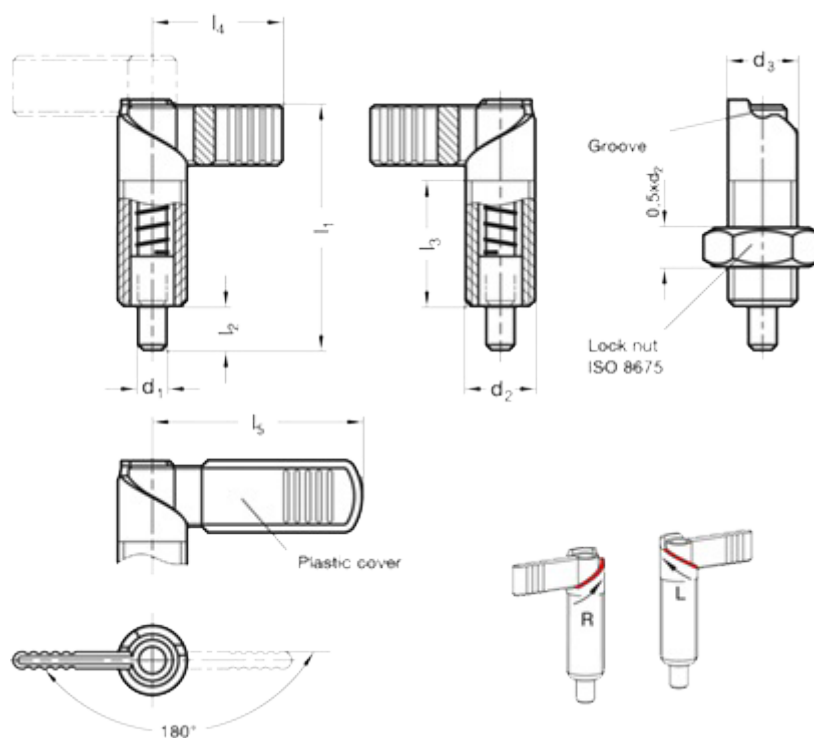

Article number: 2072165M101LA
 Description: E+G indexing plunger
 GN 721.5-5-M10x1-LA

Measures

d1 = 5
 d2 = M10x1
 d3 = 10
 l1 = 37.5
 l2 = 6
 l3 = 19
 l4 = 21
 l5 = -

Spring load in N end = 7
 Spring load in N top = 20
 Weight in (g) = 90